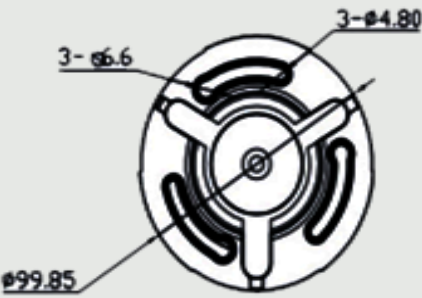

# 1080P IR Dome All-in-one Camera

## Dimension

## Specification

Model	PS-D90FAHD-aio
Image Sensor	1/ 2.7" color CMOS
Resolution	1920X1080P
Image System	PAL/NTSC
Minimum Illumination	0lux (LED ON)
Lens	Fixed 3.6mm
IR distance	15m
Video Output	BNC×1
Frame rate	30fps (60Hz) ,25fps(50Hz)
D&N	Support ICR
SNR	>52dB (AGC off)
Electronic shutter	1/60s~1/67500s
Auto-gain	Support
White Balance	Auto
Power	DC12V (±10%)
Operation Environment	- 20°C~ 55°C, 10% ~ 90% (humidity)
Weight	0.29kg
Dimension	69.8 x 99.8mm